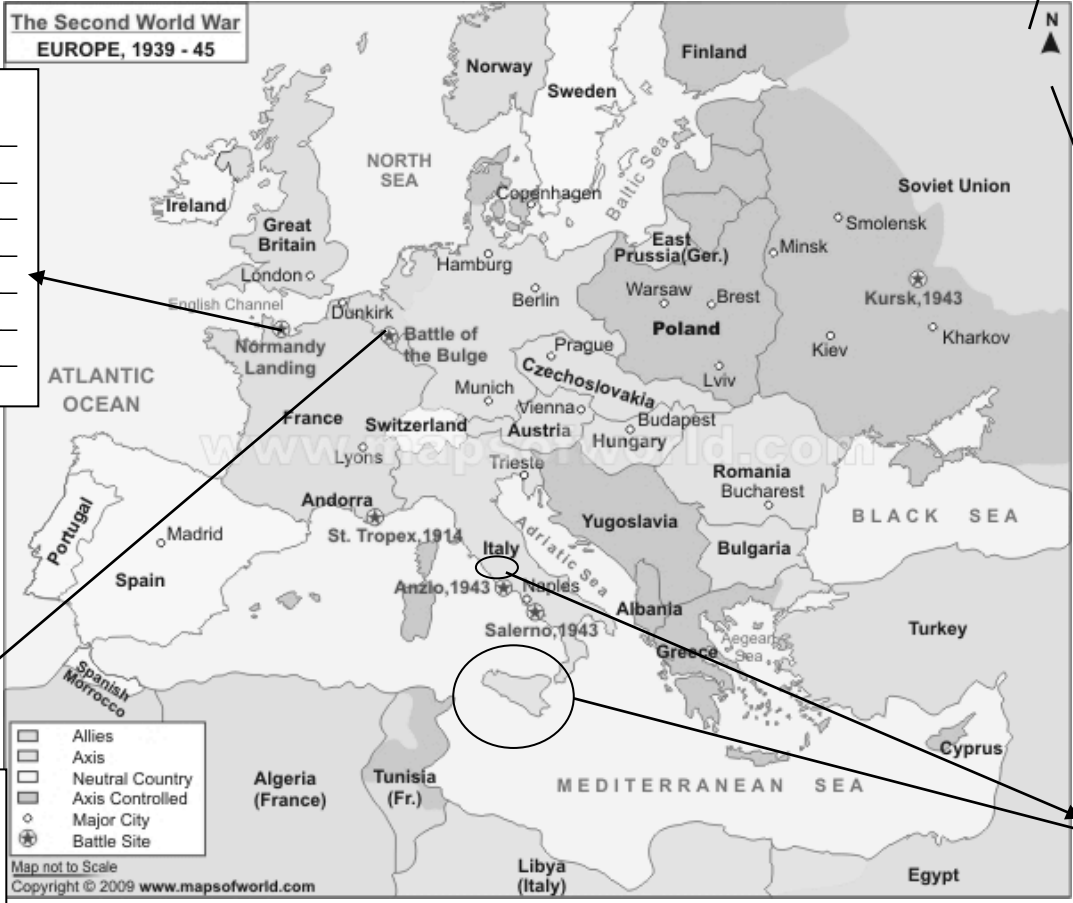

Ms. Rosenthal

Name: \_\_\_\_\_

**The Two-Front War: Europe and the Pacific**

The Second World War  
EUROPE, 1939 - 45

**Stalingrad:**

---

---

---

---

---

---

**Leningrad:**

---

---

---

---

---

---

**Allied Troops Move to Sicily & Rome:**

---

---

---

---

---

**Battle of the Bulge:**

---

---

---

---

---

---

Map not to Scale  
Copyright © 2009 www.mapsofworld.com