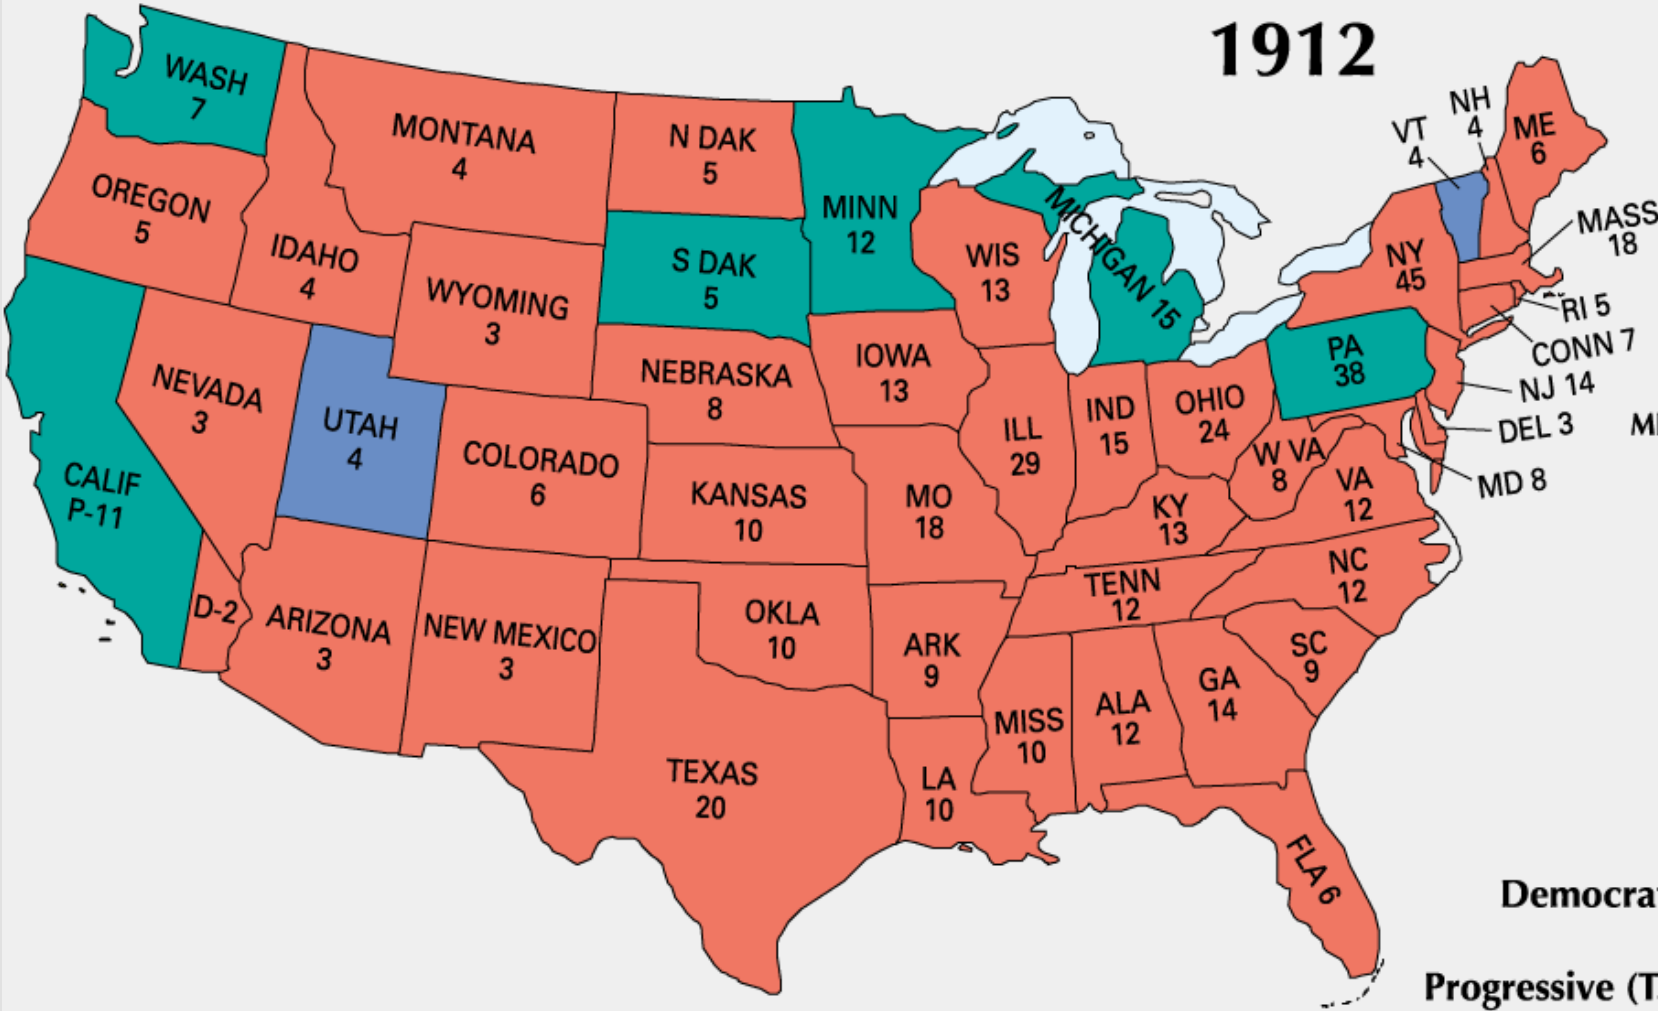

1912

ELECTORAL VOTE TOTAL: 531

POPULAR VOTE TOTAL: 15,033,669