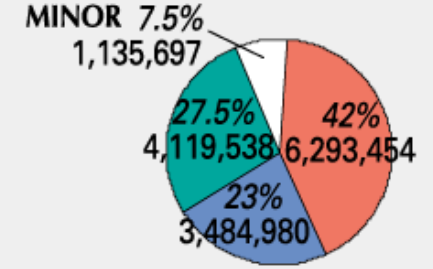

1912

ELECTORAL VOTE TOTAL: 531

POPULAR VOTE TOTAL: 15,033,669