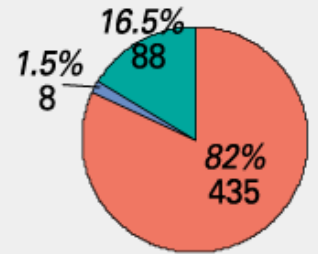

1912

ELECTORAL VOTE TOTAL: 531

POPULAR VOTE TOTAL: 15,033,669